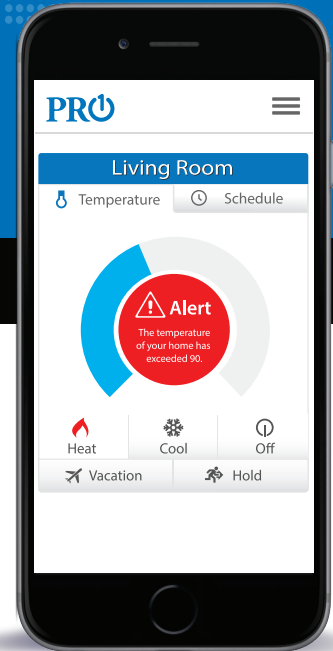

WIFI
BUILT-IN
Looking For More WIFI Options?

T855i - Advanced Model
4 Heat, 2 Cool Heat Pump
2 Heat, 2 Cool Conventional

Smart Grid Capable

Utility companies offer rebates, rate reductions and other incentives to homeowners who opt into demand response programs. These programs allow the utility companies to scale back energy usage during peak time periods. To learn more contact your professional technician or local Pro1 Sales Representative.

Save from Anywhere

Control and monitor the system's performance from anywhere. Homeowners can choose to receive tips on ways to maximize energy efficiency throughout the year.

The Active Alerts send notifications to your smart device if the system is not working correctly.