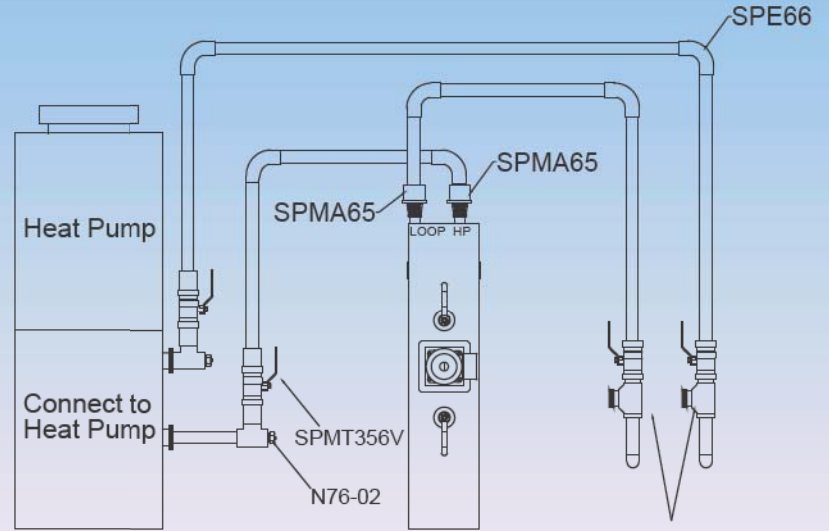

1" Flow Center & Heat Pump Connection
w/ 1 1/4" Supply Return Hose Kit Complete
Install Kit

FC-HK-KIT125

USE AS REFERENCE ONLY

PEVT666S
for
Flushing Outside Header

ACCESSORIES: HOSE KITS & PE COMPLETE INSTALLATION KITS

PE COMPLETE INSTALLATION KIT

FC-PE-KIT125
PARTS INCLUDED

- (2) PEVT666S
- (2) SPMA65
- (2) N76-02
- (16) SPE66
- (2) SPMT356V

FC-PE-KIT125

FC-PE-N11125

USE AS REFERENCE ONLY

PEVT666S
for
Flushing Outside Header