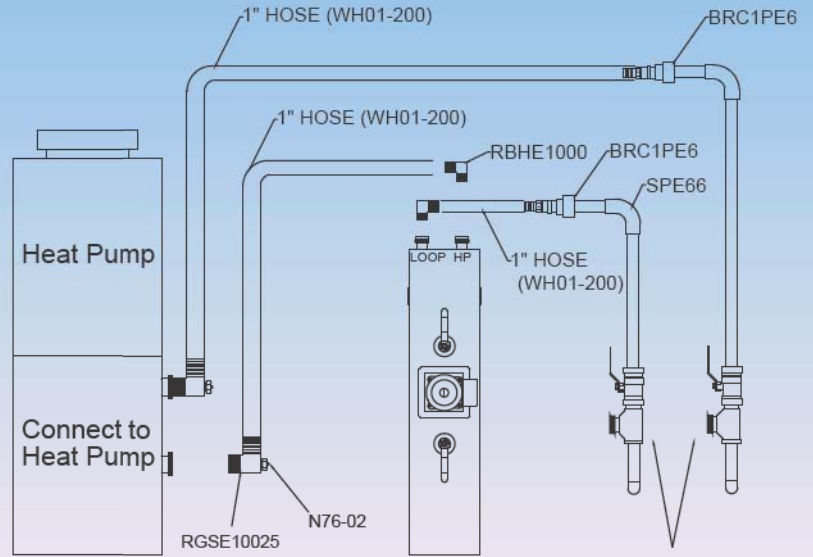

Size	Part Number
1" RUBBER HOSE 200 PSI (PER FT)	WH01-200
1-1/4" RUBBER HOSE 150 PSI (PER FT)	WH0125-150

Size	Part Number
SIZE 20, 3/4" - 1-3/4" CLAMP DIAMETER S.S.	WS13053

Call for availability of other sizes.

ALL THE "PUMP" YOU NEED AND MORE

1-866-646-6724
712-652-3424
www.bdmfginc.com

ACCESSORIES: HOSE KITS & PE COMPLETE INSTALLATION KITS

FC-CHK-KIT1-125
PARTS INCLUDED

- (2) PEVT666S
- (2) RGSE10025
- (12) WS13053
- (2) BRC1PE6
- (2) SPE66
- (2) RBHE1000
- (2) N76-02
- (12 FT) WH01-200

1" Hose Kit Complete Installation Kit

FC-CHK-KIT1-125

USE AS REFERENCE ONLY

PEVT666S
for
Flushing Outside Header

FC-HK-KIT1-125
PARTS INCLUDED

- (2) PEVT666S
- (1) SPMA65
- (2) RGSE10025
- (8) WS13053
- (10 FT) WH01-200
- (6) SPE66
- (1) BRC1PE6
- (1) RBHE1000
- (2) N76-02

1" Flow Center & Heat Pump Connection
w/ 1 1/4" Supply Return Hose Kit Complete
Install Kit

FC-HK-KIT125

USE AS REFERENCE ONLY

PEVT666S
for
Flushing Outside Header

ACCESSORIES: HOSE KITS & PE COMPLETE INSTALLATION KITS