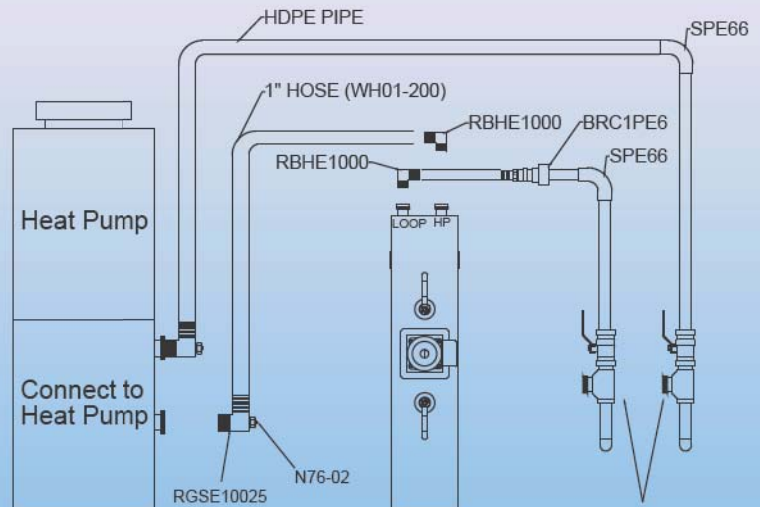

1" Hose Kit Complete Installation Kit

FC-CHK-KIT1-125

USE AS REFERENCE ONLY

PEVT666S
for
Flushing Outside Header

FC-HK-KIT1-125
PARTS INCLUDED

- (2) PEVT666S
- (1) SPMA65
- (2) RGSE10025
- (8) WS13053
- (10 FT) WH01-200
- (6) SPE66
- (1) BRC1PE6
- (1) RBHE1000
- (2) N76-02

1" Flow Center & Heat Pump Connection
w/ 1 1/4" Supply Return Hose Kit Complete
Install Kit

FC-HK-KIT125

USE AS REFERENCE ONLY

PEVT666S
for
Flushing Outside Header

ACCESSORIES: HOSE KITS & PE COMPLETE INSTALLATION KITS