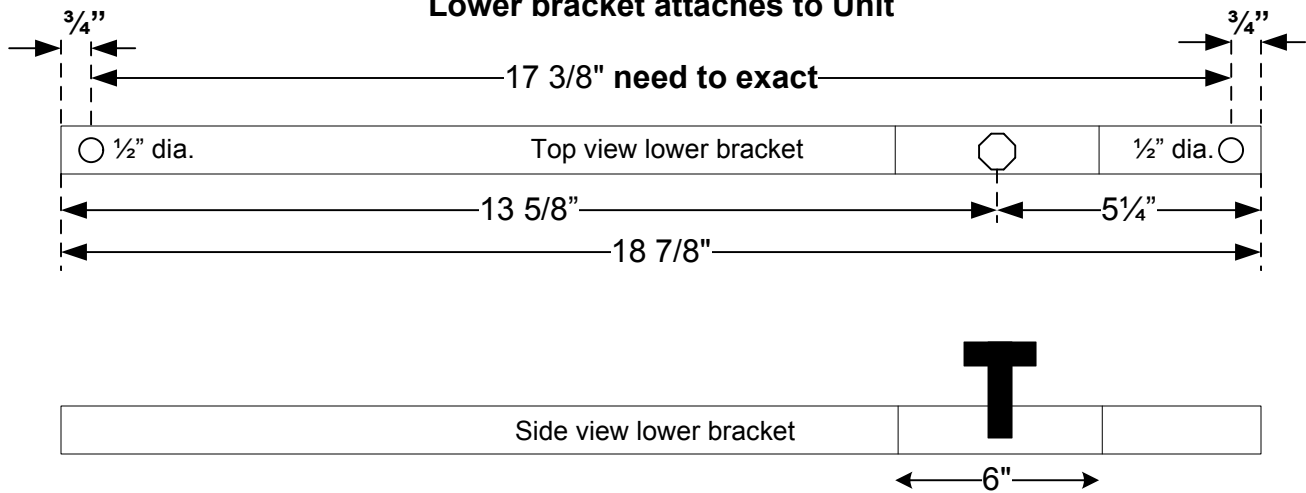

Supreme Stands
for HVAC Equipment

18550 County Rd. 81
Maple Grove, MN 55369
763-428-3677

Quick Hanging Unit Heater Bracket

Mount upper bracket to ceiling
Attach lower bracket to unit
Simply hook unit to upper bracket and tighten
Hardware included with powder coat finish
Rotates to any angle
48 per pallet
Carriers up to 300 lb.
Part Number: UH21-R

Lower bracket attaches to Unit

Top side View Lower Bracket

- Hardware included
- 2- 2 1/2 x 3/8 lag bots
 - 2- 3/4 x 3/8 bolts
 - 4- 7/16 Bonded rubber washer
 - 2- safety brackets

Patent _____ : 5/20/16