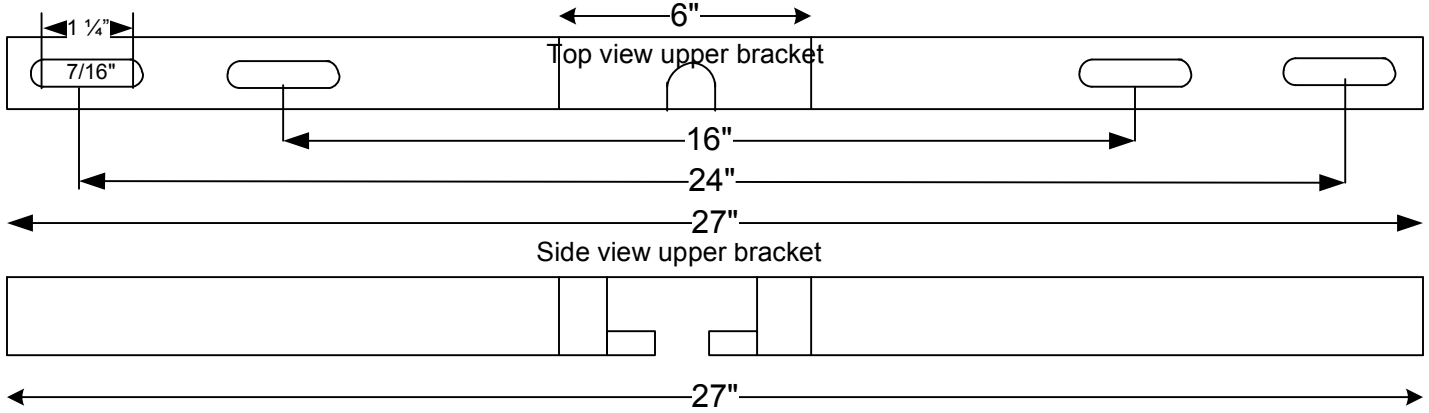

Supreme Stands
for HVAC Equipment

18550 County Rd. 81
Maple Grove, MN 55369
763-428-3677

Quick Hanging Unit Heater Bracket

Mount upper bracket to ceiling
Attach lower bracket to unit
Simply hook unit to upper bracket and tighten
Hardware included with powder coat finish
Rotates to any angle
48 per pallet
Carriers up to 300 lb.
Part Number: UH21-R

Lower bracket attaches to Unit

Top side View Lower Bracket

- Hardware included
- 2- 2 1/2 x 3/8 lag bots
 - 2- 3/4 x 3/8 bolts
 - 4- 7/16 Bonded rubber washer
 - 2- safety brackets

Patent _____ : 5/20/16