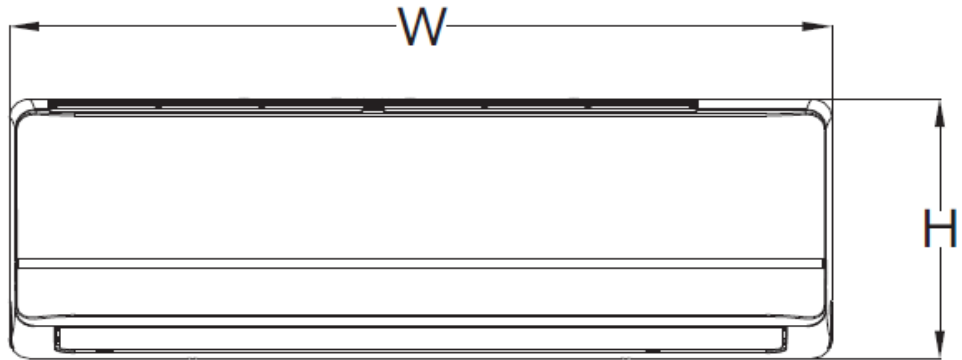

CONTROLS:

- Wireless Remote Controller included with indoor unit

System	Size	30	
	Indoor Model	40MHHAQ30XA3	
Electrical	Voltage, Phase, Cycle	V/Ph/Hz	208/230-1-60
	Power Supply	Indoor unit powered by outdoor unit	
	MCA	A.	0.625
Controls	Wireless Remote Controller (°F/°C Convertible)	Standard	
	Wired Remote Controller (°F/°C Convertible)	Optional	
Operating Range	Cooling Indoor DB Min -Max	°F(°C)	63~90 (17~32)
	Heating Indoor DB Min -Max	°F(°C)	32~86 (0~30)
Piping	Pipe Connection Size - Liquid	in (mm)	3/8 (9.52)
	Pipe Connection Size - Suction	in (mm)	5/8 (16)

Indoor Coil	Face Area	Sq. Ft.	3.90
	No. Rows		3
	Fins per inch		20
	Circuits		7
Indoor	Unit Width	in (mm)	49.57 (1259)
	Unit Height	in (mm)	14.25 (362)
	Unit Depth	in (mm)	11.14 (283)
	Net Weight	lbs (kg)	42.99 (19.5)
	Number of Fan Speeds		4
	Airflow (lowest to highest)	CFM	380/536/702/741
	Sound Pressure (lowest to highest)	dB(A)	34/40/44/50
	Air throw Data	ft (m)	29.8 (9.1)
Moisture removal	Pint/h (L/h)	7.9 (3.73)	
Field Drain Pipe Size O.D.	in (mm)	5/8 (16)	

Construction View

Indoor Model: **40MHHAQ30XA3**

Unit Width	in (mm)	49.57 (1259)
Unit Height	in (mm)	14.25 (362)
Unit Depth	in (mm)	11.14 (283)
Net Weight	lbs (kg)	42.99 (19.5)