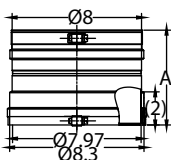

8" Fulton EDR 2000 to 8" FasNSeal Appliance Adapter

*new product

SIZE	ORDER #	STOCK #	A
6"	FSA-FULTEDR-8FNSF	810010021	5.9"