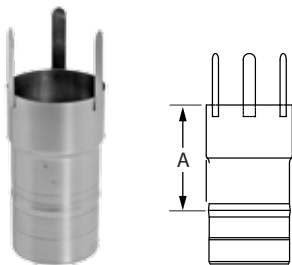

Slantfin Concept & New Yorker
PVC Series Termination
Appliance Adapter

SIZE	ORDER #	STOCK #	A
3"	FSA-NYV3	810004050	4"