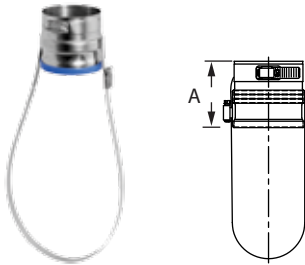

Weil McLain CG Series & Williamson Thermoflow GWI Series Appliance Adapter

SIZE	ORDER #	STOCK #	A
3"	FSA-WM-CG3	810004072	3"