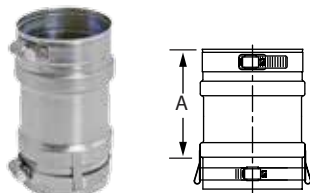

Columbia LVGD Series Appliance Adapter

SIZE	ORDER #	STOCK #	A
3"	FSA-UTC3	810004073	4 1/2"
4"	FSA-UTC4	810004074	4 1/2"