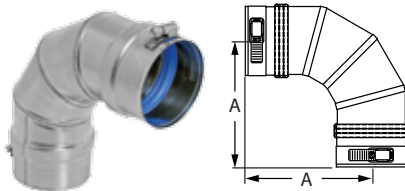

Elbow Appliance Adapter

SIZE	ORDER #	STOCK #	A
3"	FSA-ELB3	810004026	6 1/2"
4"	FSA-ELB4	810004027	6 1/8"