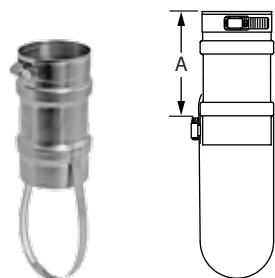

Weil McLain GV Model Appliance Adapter

SIZE	ORDER #	STOCK #	A
3"	FSA-WEIL-GV3	810004070	4 1/2"