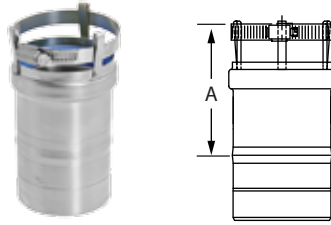

Burnham & Quieside Termination Appliance Adapter

SIZE	ORDER #	STOCK #	A
3"	FSA-PV3	810004057	3"