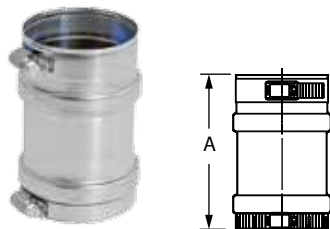

De Dietrich GT Series Appliance Adapter

SIZE	ORDER #	STOCK #	A
7"	FSAAU7	810003977	5 3/5"
8"	FSAAU8	810003980	5 3/5"
10"	FSAAU10	810003984	5 3/5"
12"	FSAAU12	810003987	5 3/5"