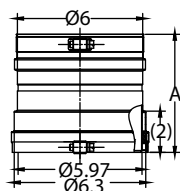

6" Fulton EDR 750-1500 to 6" FasNSeal Appliance Adapter

*new product

SIZE	ORDER #	STOCK #	A
6"	FSA-FULTEDR-6FNSF	810010020	5.9"