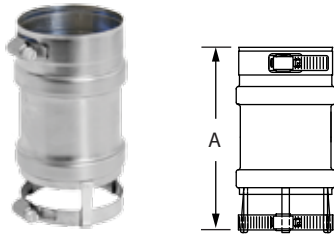

Laars Endurance Series Appliance Adapter

SIZE	ORDER #	STOCK #	A
3"	FSA-B3	810004024	4 1/8"
4"	FSA-B4	810004025	4 1/8"