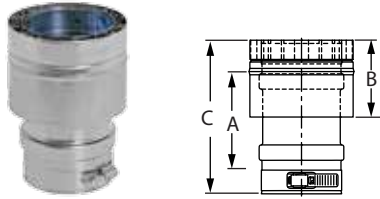

W2 Appliance Adapter

SIZE	ORDER #	STOCK #	A	B	C
3"	W2-AA3	810003994	4 4/5"	3"	6"
4"	W2-AA4	810003996	4 4/5"	3"	6"
5"	W2-AA5	810003998	4 4/5"	3"	6"
6"	W2-AA6	810004000	4 4/5"	3"	6"
7"	W2-AA7	810004002	4 4/5"	3"	6"
8"	W2-AA8	810004005	4 4/5"	3"	6"
9"	W2-AA9	810004006	4 4/5"	3"	6"
10"	W2-AA10	810004008	4 4/5"	3"	6"
12"	W2-AA12	810004010	4 4/5"	3"	6"
14"	W2-AA14	810004012	4 4/5"	3"	6"
16"	W2-AA16	810004014	4 4/5"	3"	6"