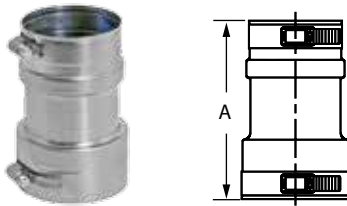

PVC-To-FasNSeal Appliance Adapter

SIZE	ORDER #	STOCK #	A
3"	FSA-PVC3	810004020	5 1/2"
4"	FSA-PVC4	810004021	5 1/2"