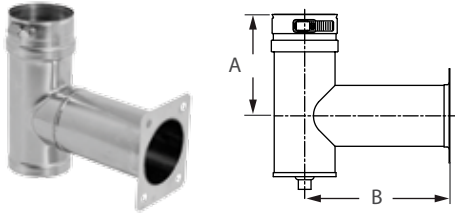

Weil McLain Tee Appliance Adapter

SIZE	ORDER #	STOCK #	A	B
3"	FSA-WEIL-GVTEE3	810004071	5"	7$\frac{3}{16}$"