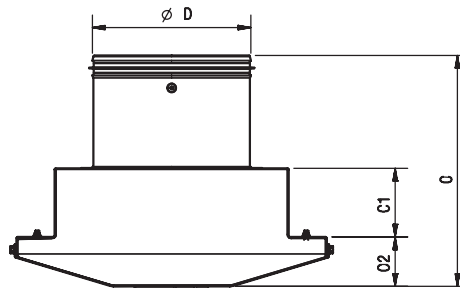

6393 Powers Avenue
 Jacksonville, Florida 32217-2298
 P: 800.961.7370 F: 800.961.7379
 www.solerpalau-usa.com

MODEL SWF-SIDEWALL FAN

(For High Static Pressure Applications with Minimum Space)

Dimensions inches/mm

Model	A	B	C	C1	C2	D
SWF-100	13 1/4 337	13 1/4 337	9 228	3 76	2 7/16 62	4 100
SWF-100x	13 1/4 337	13 1/4 337	9 228	3 76	2 7/16 62	4 100
SWF-150	13 1/4 394	13 1/4 337	10 1/4 256	3 76	2 7/16 62	6 150
SWF-150x	15 1/2 394	16 1/16 408	10 254	3 3/16 81	2 7/16 62	6 150
SWF-200	15 1/2 394	16 1/16 408	11 7/16 290	3 3/8 87	2 7/16 62	8 200