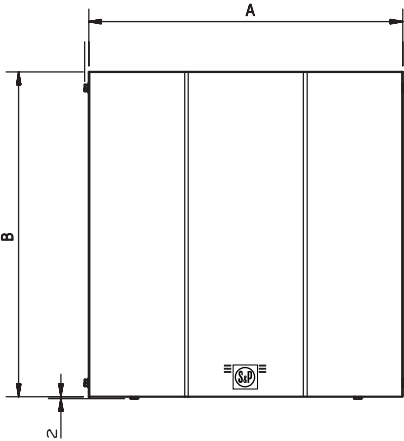

6393 Powers Avenue
 Jacksonville, Florida 32217-2298
 P: 800.961.7370 F: 800.961.7379
 www.solerpalau-usa.com

MODEL SWF-SIDEWALL FAN

(For High Static Pressure Applications with Minimum Space)

Dimensions inches/mm

Model	A	B	C	C1	C2	D
SWF-100	13 1/4 337	13 1/4 337	9 228	3 76	2 7/16 62	4 100
SWF-100x	13 1/4 337	13 1/4 337	9 228	3 76	2 7/16 62	4 100
SWF-150	13 1/4 394	13 1/4 337	10 1/4 256	3 76	2 7/16 62	6 150
SWF-150x	15 1/2 394	16 1/16 408	10 254	3 3/16 81	2 7/16 62	6 150
SWF-200	15 1/2 394	16 1/16 408	11 7/16 290	3 3/8 87	2 7/16 62	8 200