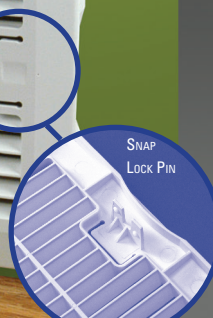

SNAP-GRILLES PATENTED FOR RETURN AIR FRAMES

PRODUCT	ORDER #	SIZE	PC/BOX
SNAP GRILLE	15146	15 7/8" x 7 7/8"	40
FRAME	14630	30" x 6" (OR 2-14" x 6")	50

10 PC/PKG
FOR THE
CONTRACTOR

- COMPETITIVELY PRICED
- JUST DEPRESS TABS FOR EASY REMOVAL AND CLEANING. DISHWASHER SAFE.
- SAVE TIME, LABOR AND MONEY.
- PAINT TO MATCH ANY DECOR.
- NO RUSTING, NO CHIPPED METAL TO TOUCH UP.
- PRE-MARKED FOR SCREWS IF USED WITH OTHER BRAND FRAMES.