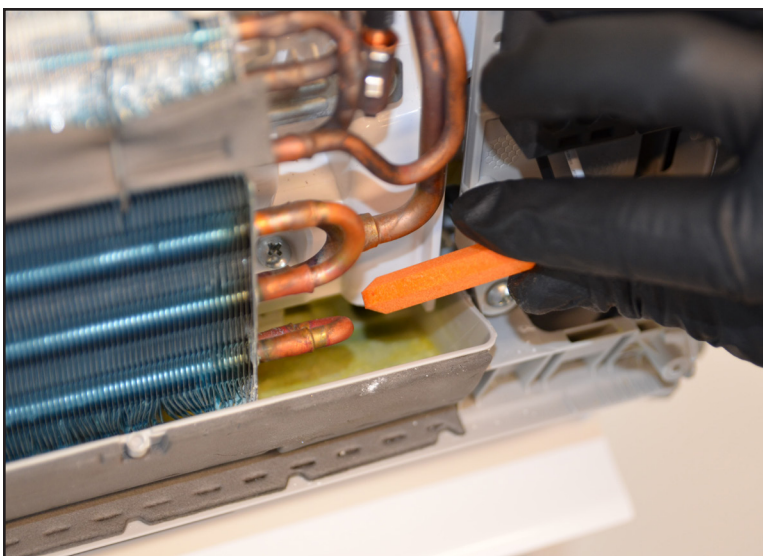

# Gel Tabs Mini™

**NEW**

CONDENSATE DRAIN PAN TREATMENT

**GEL TABS MINI IS DESIGNED WITH A SLIM PROFILE SPECIFICALLY FOR MINI-SPLITS OR OTHER APPLICATIONS WITH SLIM ACCESS TO CONDENSATE DRAIN PANS.**

- ▶ Specially designed for access to hard to reach condensate pans
- ▶ Slim design is a perfect fit for mini-splits
- ▶ Each Gel Tabs Mini treats up to 1.5 tons
- ▶ 2 Gel Tabs Mini per package
- ▶ Same gel formulation as original Gel Tabs
- ▶ Provides 3 months of protection
- ▶ Completely dissolves
- ▶ Locks in place