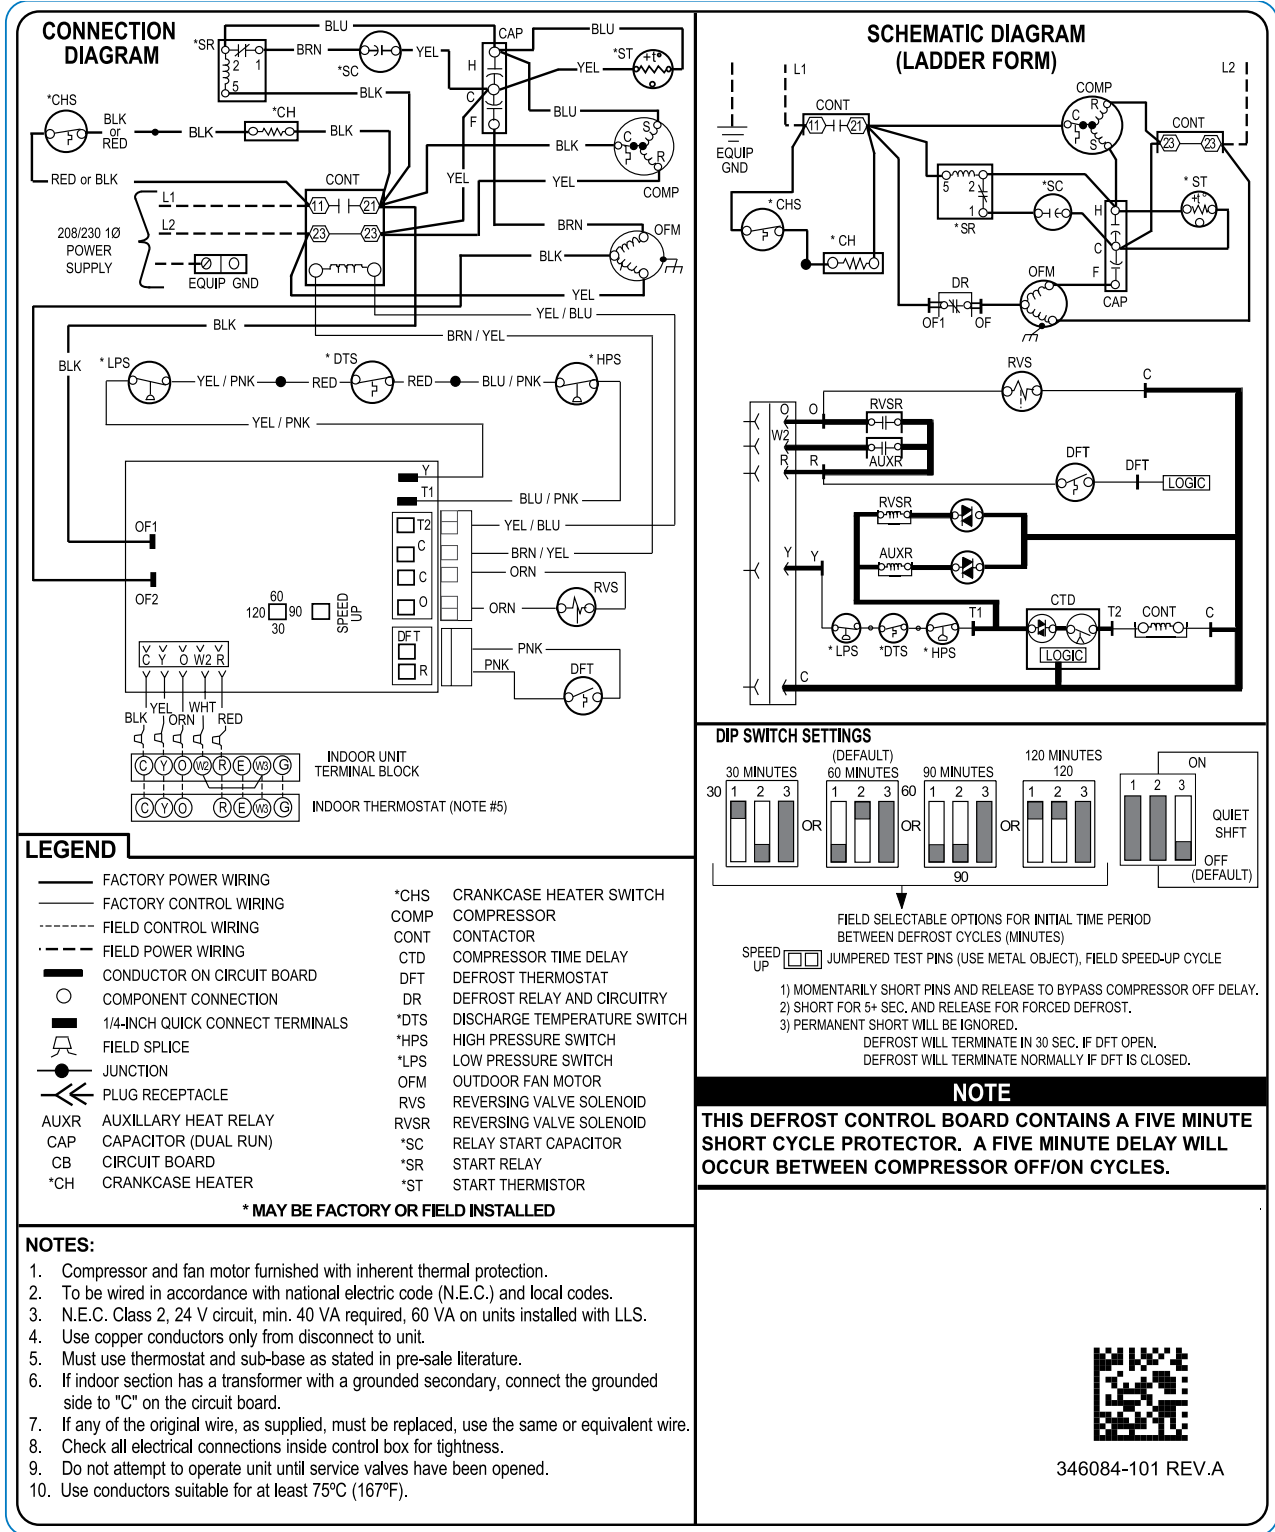

215S

Legacy™ Line Air Conditioner  
with Puron® Refrigerant  
1.5 to 5 Nominal Tons

Wiring Diagram

Fig. 1 – Sizes 18 - 60