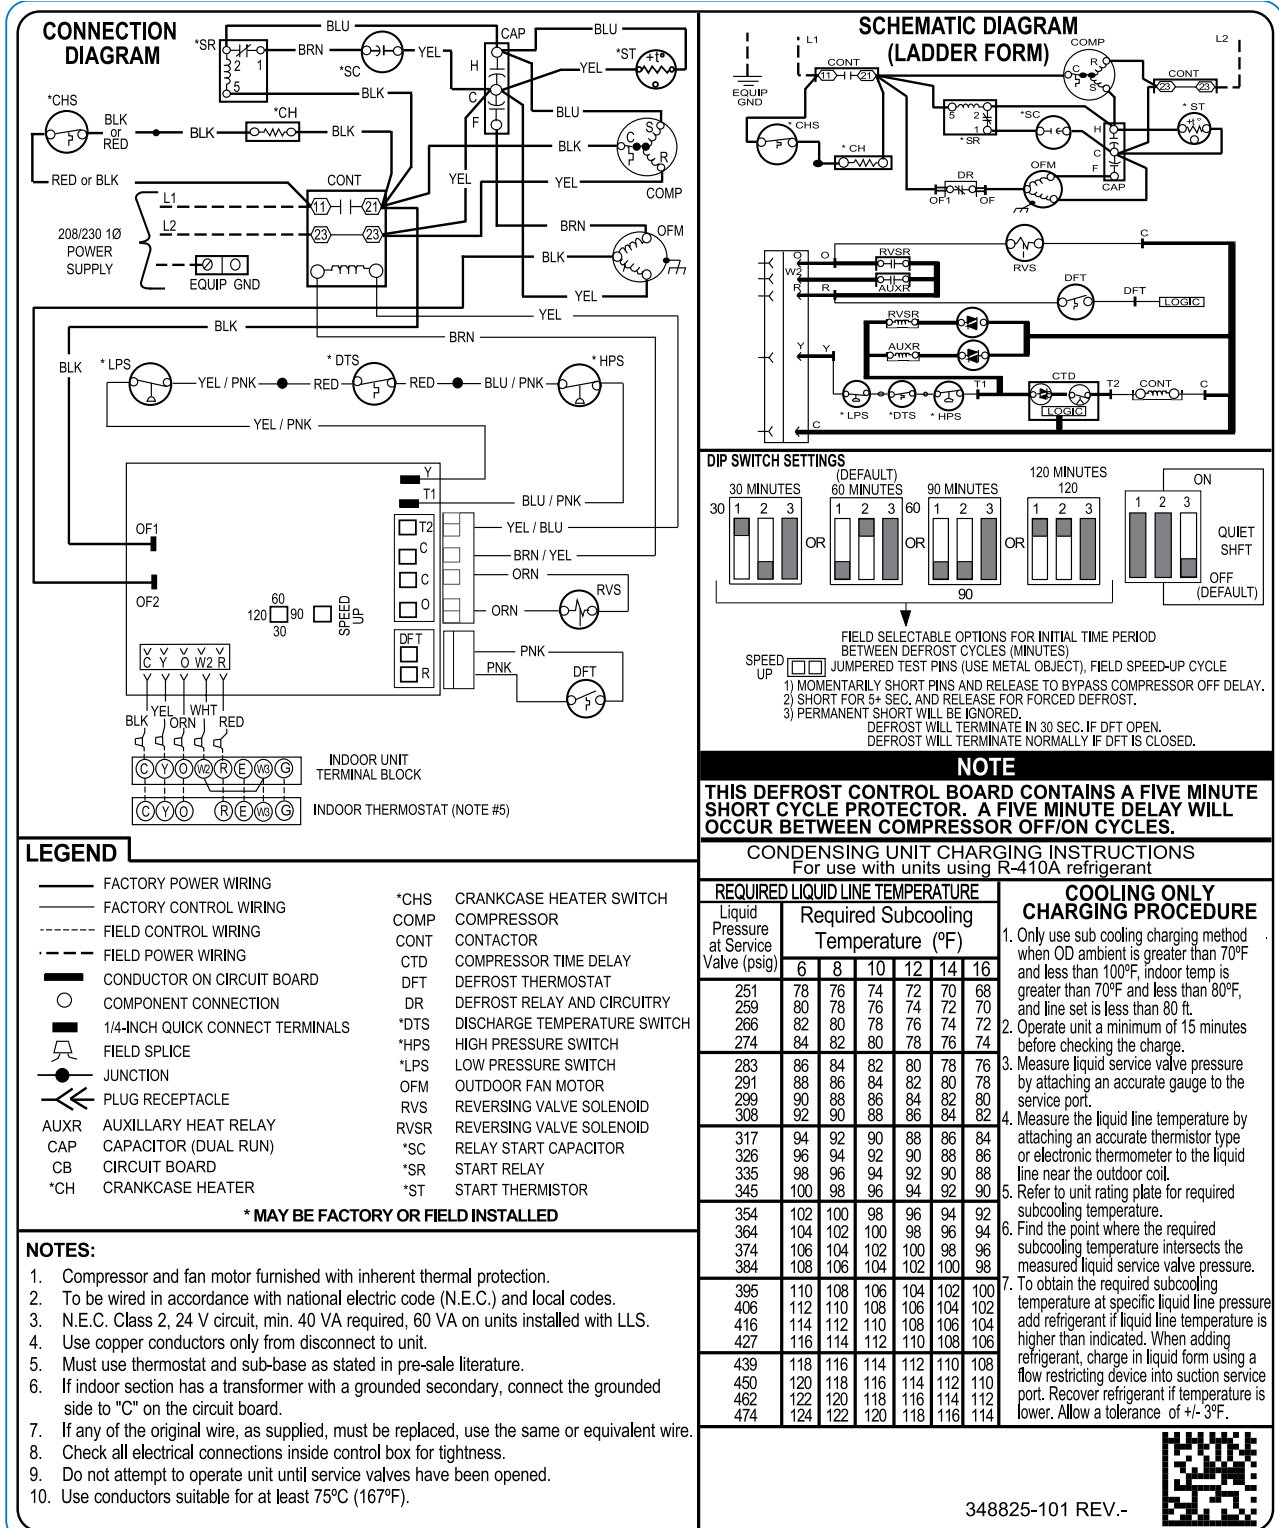

# GH5S Split-System Heat Pump with Puron Refrigerant 1-1/2 To 5 Tons

## Wiring Diagram

Fig. 1 – Sizes 18 - 60