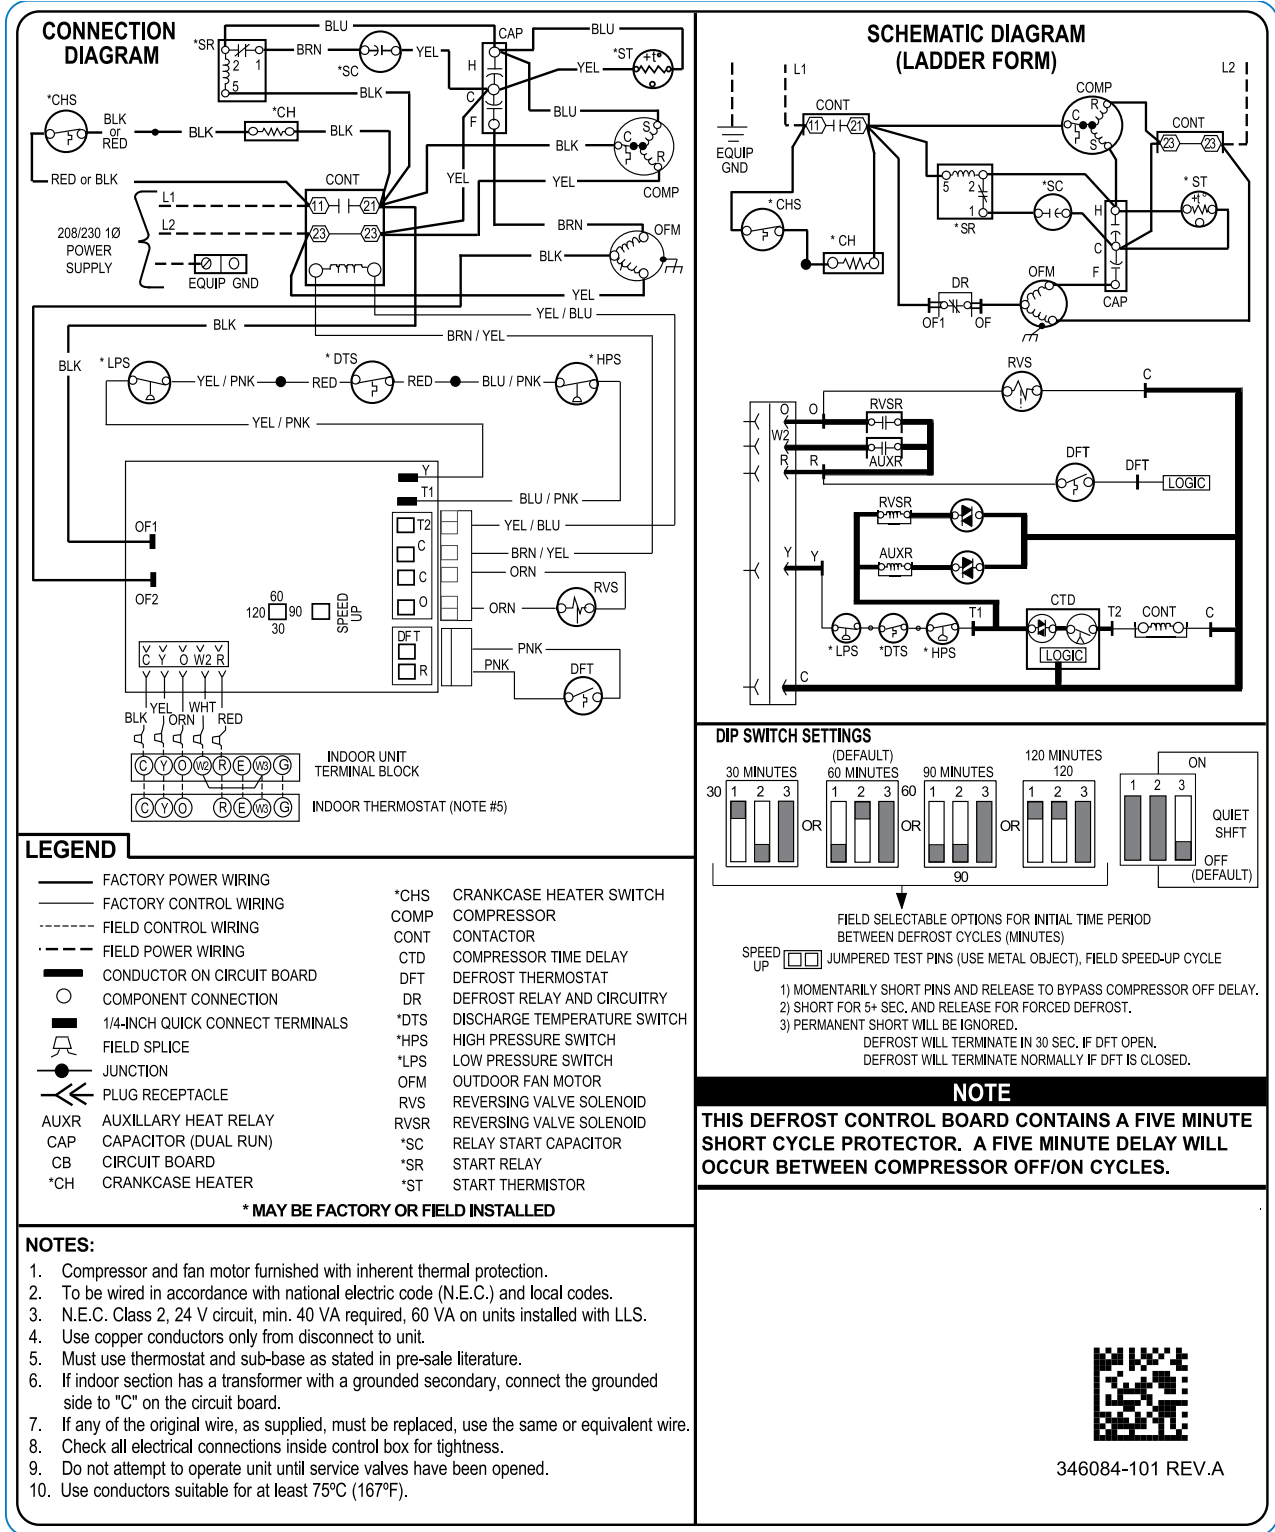

225S

Preferred™ Series Heat Pump  
with Puron® Refrigerant  
1-1/2 To 5 Nominal Tons

Wiring Diagram

Fig. 1 – Sizes 18 - 60