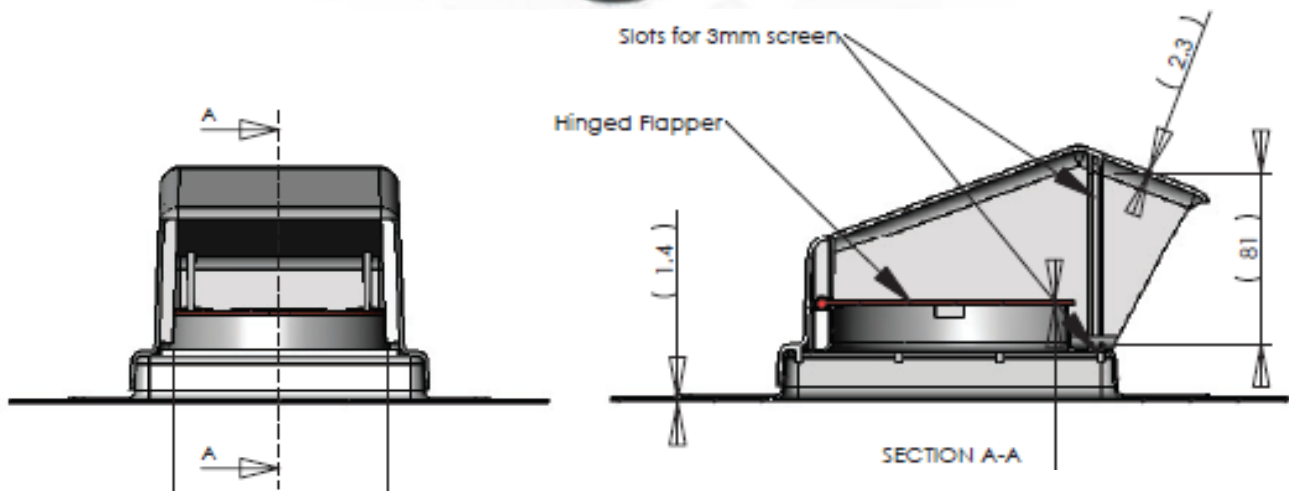

FAMCO

ROOF VENTS

PLASTIC BATHROOM/KITCHEN EXHAUST VENT - BVDS__

- Made of long life narrow molecular Polyethylene with a brittleness temperature of -99F. It has ultraviolet/antioxidant additives for resistance and color fastness, thus the life of the plastic will outlast most roofing materials .
- Back draft dampers, bird screen, and bottom stem installed in all units
- Bottom stem is removable
- Available without screen or bottom stem
- Available in Black, Dark Brown, and Wood Grey

ITEM #	OD	ID	W	F	E	R	B	H	FREE AREA
BVDS4__	4 1/8	4	11	12 3/4	2 1/2	1	3	4 3/4	12.56
BVDS6__	6	5 7/8	12 3/4	14 1/2	3	1	3	4 3/4	28.27

- Made of long life narrow molecular Polyethylene with a brittleness temperature of -99F. It has ultraviolet/antioxidant additives for resistance and color fastness, thus the life of plastic will outlast most roofing materials .
- Back draft dampers, bird screen and bottom stem installed in all units
- Bottom stem is removable
- It can be available without screen or bottom stem
- Available in Black, Dark Brown and Wood Grey