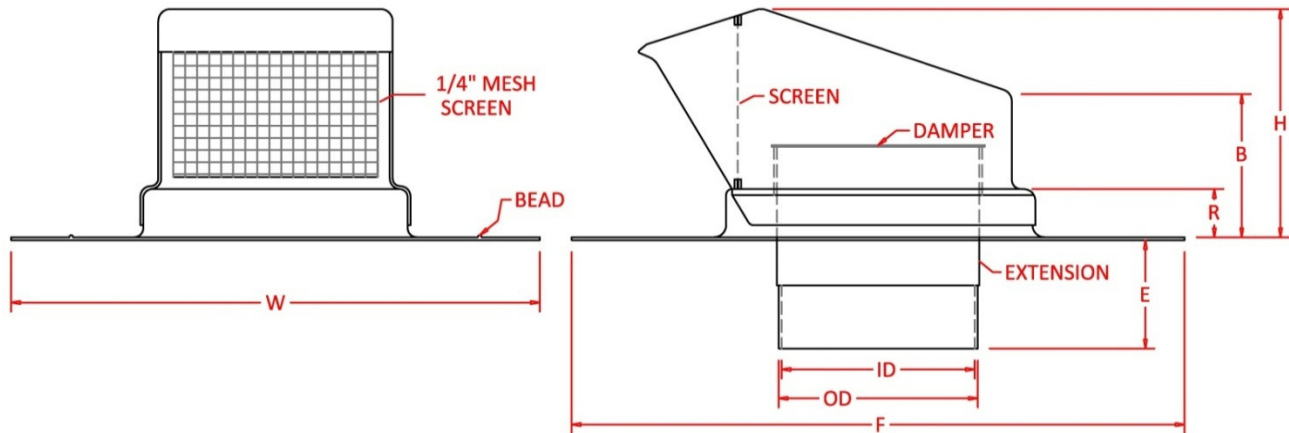

ITEM #	OD	ID	W	F	E	R	B	H	FREE AREA
BVDS4__	4 1/8	4	11	12 3/4	2 1/2	1	3	4 3/4	12.56
BVDS6__	6	5 7/8	12 3/4	14 1/2	3	1	3	4 3/4	28.27

- Made of long life narrow molecular Polyethylene with a brittleness temperature of -99F. It has ultraviolet/antioxidant additives for resistance and color fastness, thus the life of plastic will outlast most roofing materials .
- Back draft dampers, bird screen and bottom stem installed in all units
- Bottom stem is removable
- It can be available without screen or bottom stem
- Available in Black, Dark Brown and Wood Grey