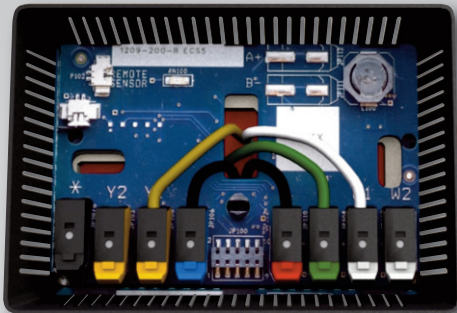

BE IN CONTROL

Same user interface at home or on the go, this elegantly designed EZ3 Wi-Fi[®] Thermostat lets you easily stay in control.

**Universal HVAC/R
Parts and Supplies**

Wi-Fi[®] is a registered trademark of Wi-Fi Alliance[®].

EZ3[®] Wi-Fi[®] THERMOSTAT

EASY INSTALLATION

- Innovative tool-free connector technology
- Simple color-coded connections
- Up to 4 heat/3 cool
- Dual fuel application
- Easy to configure home Wi-Fi[®] Network from App
- Secure network on the cloud
- Back plate and remote sensor pigtail included