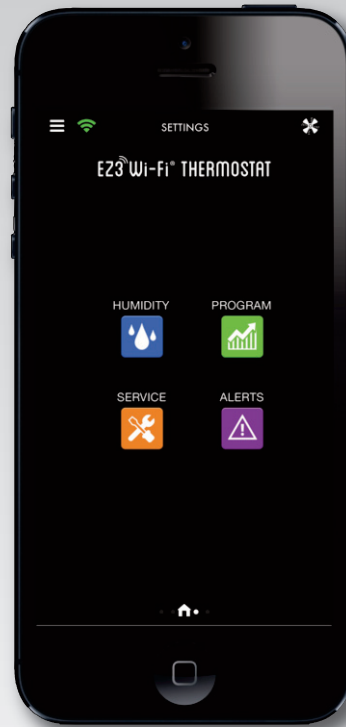

WORLDS

SWIPE & SCROLL
TOUCH SCREEN

With the EZ3 Wi-Fi[®] Thermostat you get it all: top-tier thermostat features at a price everyone will like – and it's easy to install, set-up and use. The EZ3 is a win for you, and a win for your customer.

- > Elegant, compact design
- > Vibrant full-color LCD with touch/swipe/scroll
- > State-of-the art Wi-Fi[®] chipsets for fast & reliable connection speeds
- > Powerful mobile app
- > 5-year warranty
- > Made in the USA of domestic & foreign components
- > California Title 24 Compliant

BE IN CONTROL

Same user interface at home or on the go, this elegantly designed EZ3 Wi-Fi[®] Thermostat lets you easily stay in control.

**Universal HVAC/R
Parts and Supplies**

Wi-Fi[®] is a registered trademark of Wi-Fi Alliance[®].

EZ3[®] Wi-Fi[®] THERMOSTAT

EASY INSTALLATION

- Innovative tool-free connector technology
- Simple color-coded connections
- Up to 4 heat/3 cool
- Dual fuel application
- Easy to configure home Wi-Fi[®] Network from App
- Secure network on the cloud
- Back plate and remote sensor pigtail included