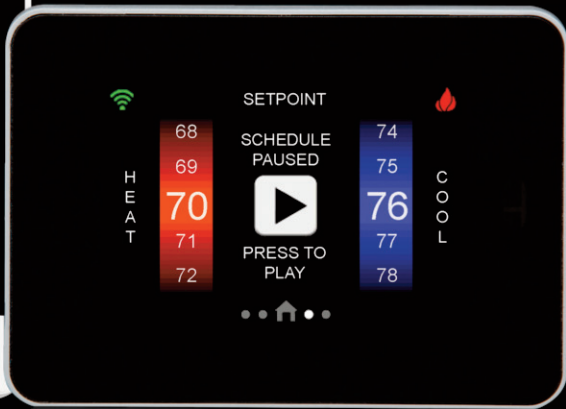

THE BEST OF BOTH

WORLDS

Wi-Fi® is a registered trademark of Wi-Fi Alliance®.