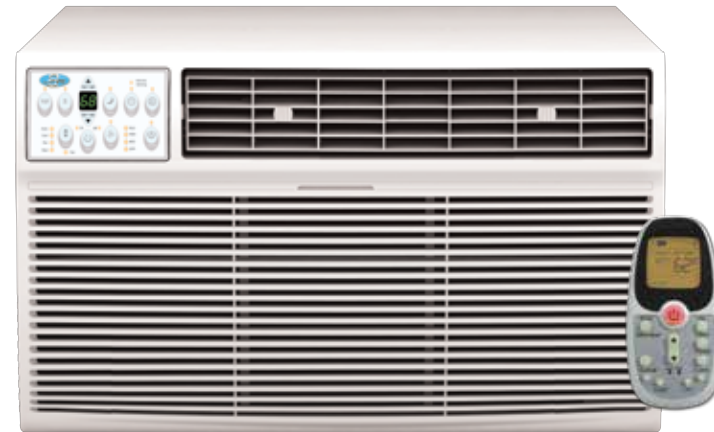

THRU-THE-WALL AIR CONDITIONERS

2PATW8000

	2PATW8000
UPC Code:	8-42149-02379-9
Cooling Capacity: (BTU)	8,000
Coverage: (sq./ft.)	300–350
EER:	9.8
Energy Star Rated:	Yes
Fan Speeds: (cool/fan)	3/3
Amps:	7.8
Watts:	816
Decibels: (Hi/Mi/Lo)	59/56/54
Interior trim kit included	Yes
Fits standard wall sleeves:	Yes (sold separately)
Unit Dimensions: (WxHxD in.)	24 x 14 ^{1/2} x 20 ^{1/4}
Pkg Dimensions: (WxHxD in.)	28 x 16 ^{1/2} x 26 ^{1/2}
Stuffing Qty: (20'/40'/40' HQ)	120/255/304
Weight: (net/gross lbs)	59/69
Refrigeration:	R410A
Outlet Configuration:	 15 AMP 115V

FEATURES

- Electronic controls
- Auto mode
- Full range air direction control
- Dry mode
- Full function remote control
- Energy saver mode
- 24 hour timer
- Auto restart function
- Sleep mode
- Slide-out filter access

FOLLOW ME (Portable Thermostat for TOTAL Room Coverage)
 REMOTE CONTROL FEATURE