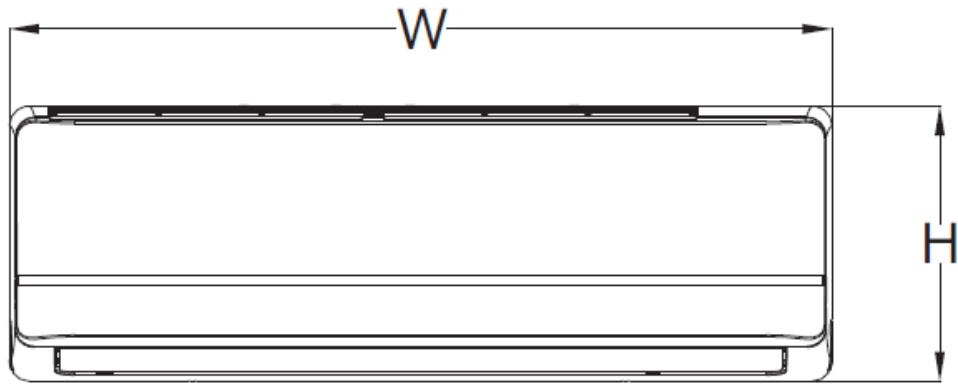

Accessories

KSACN0901AAA	Wired Remote Control 7 Day Programmable
KSACN0101AAA	Wired Remote Control with Timer Function
KSAIF0601AAA	Wi-Fi™ Kit High Wall Mid-Tier
KSAIC0301230	24V Interface Kit 230V

Construction View

Indoor Model: **40MHHAQ36XA3**

Unit Width	in (mm)	49.57 (1259)
Unit Height	in (mm)	14.25 (362)
Unit Depth	in (mm)	11.14 (283)
Net Weight	lbs (kg)	42.77 (19.4)