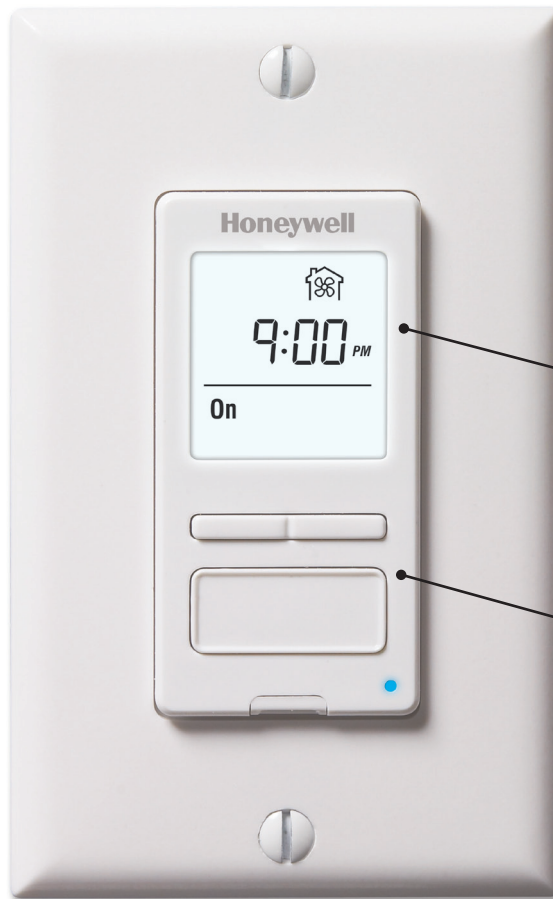

Digital Bath Fan Control

SMART, AFFORDABLE, EFFICIENT VENTILATION CONTROL

Easy To Install – Installs in place of a normal switch.

Simple Programming – Manually turn fan on/off or program to run at certain times of day for increased energy efficiency and convenience.

Timer Option – Can run in timer mode up to 60 minutes in 5-minute increments.

Meets ASHRAE 62.2 Ventilation Standard – Required or recommended in most states and provinces for new construction or whenever a permit is required.

Convenient Display – Easy-to-see backlit display shows current time to keep you on schedule when getting ready.

Color Options – Available in Premier White® (featured) or Biscuit (shown right).

Part Number	Product Description
HVC0001	Digital Bath Fan Control – Premier White®
HVC0002	Digital Bath Fan Control – Biscuit

ASHRAE 62.2 CFM Sizing Chart					
Floor Area (ft²)	Number of Bedrooms				
	0-1	2-3	4-5	6-7	> 7
< 1500	30	45	60	75	90
1501 - 3000	45	60	75	90	105
3001 - 4500	60	75	90	105	120
4501 - 6000	75	90	105	120	135
6001 - 7500	90	105	120	135	150
> 7500	105	120	135	150	165

ANSI/ASHRAE STANDARD 62.2-2010 TABLE 4.1 A (I-P) Ventilation Air Requirements, cfm

Automation and Control Solutions

In the US:

Honeywell
1985 Douglas Drive North
Golden Valley, MN 55422-3992

In Canada:

Honeywell Limited
35 Dynamic Drive
Toronto, Ontario M1V 4Z9

www.customer.honeywell.com

5-YEAR
LIMITED
WARRANTY

50-1331 GK
March 2011
© 2011 Honeywell International Inc.

Honeywell