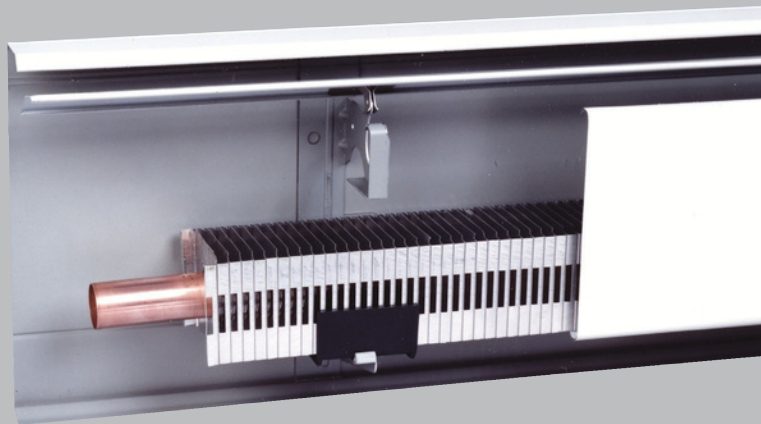

HEATRIM AMERICAN

*Substitute for
SlantFin's
Baseline2000 and
Fineline30*

HYDRONIC PERIMETER BASEBOARD

Enclosure Only

| Part # | Length |
|------------|--------|
| HEAR750A2 | 2' |
| HEAR750A3 | 3' |
| HEAR750A4 | 4' |
| HEAR750A5 | 5' |
| HEAR750A6 | 6' |
| HEAR750A7 | 7' |
| HEAR750A8 | 8' |
| HEAR750A9 | 9' |
| HEAR750A10 | 10' |
| HEAR750A11 | 11' |
| HEAR750A12 | 12' |

3/4 Element

| Part # | Length |
|-----------|--------|
| HEAE750A2 | 2' |
| HEAE750A3 | 3' |
| HEAE750A4 | 4' |
| HEAE750A5 | 5' |
| HEAE750A6 | 6' |
| HEAE750A7 | 7' |
| HEAE750A8 | 8' |

Wall Trim

| Part # | Piece |
|--------------|-------------------|
| HEARAWE6 | 6" Wall End |
| HEARAWE14-LH | 14" Left Wall End |
| HEARAFPS14 | 14" Filler Piece |