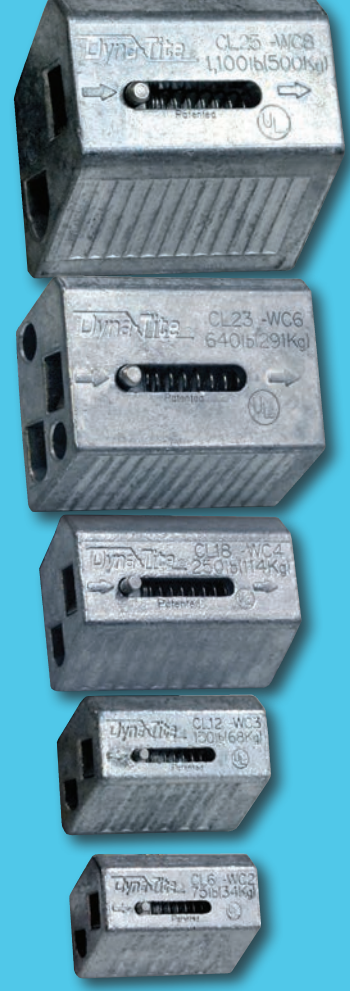

Dyna-Tite Cable Locks

CL25-WC8

Patented

CL23-WC6

CL18-WC4

CL12-WC3

CL6-WC2

Working Load Limits		
Cable Lock	Wire Rope	Safe Working Load at 5:1 Safety Factor*
CL25-WC8	WC6-CL25	50-1, 100 lbs. (25-500 kg)
CL23-WC6	WC6-CL23	50-640 lbs. (25-291 kg)
CL18-WC4	WC4-CL18	25-250 lbs. (12-114 kg)
CL12-WC3	WC3-CL12	25-150 lbs. (12-68 kg)
CL6-WC2	WC2-CL6	10-75 lbs. (5-34 kg)

Item #	Code	Description	Carton Qty	Box Qty
30347	CL25-WC8	Cable Lock for use with WC8-CL25 Wire Rope	n/a	50
30350	CL23-WC6	Cable Lock for use with WC6-CL23 Wire Rope	10	100
30354	CL18-WC4	Cable Lock for use with WC4-CL18 Wire Rope	10	100
30351	CL12-WC3	Cable Lock for use with WC3-CL12 Wire Rope	10	100**
30348	CL6-WC2	Cable Lock for use with WC2-CL6 Wire Rope	10	100

Locking models available for installations in dynamic load conditions and to prevent incidental release or unauthorized adjustment of the cable lock or the load.

FOR STATIC LOAD APPLICATIONS ONLY

*Hanging at angles will reduce the WLL.

Please see our 'Effects of Hanging at Angles' table on our website at www.durodyne.com/DTTesting.php