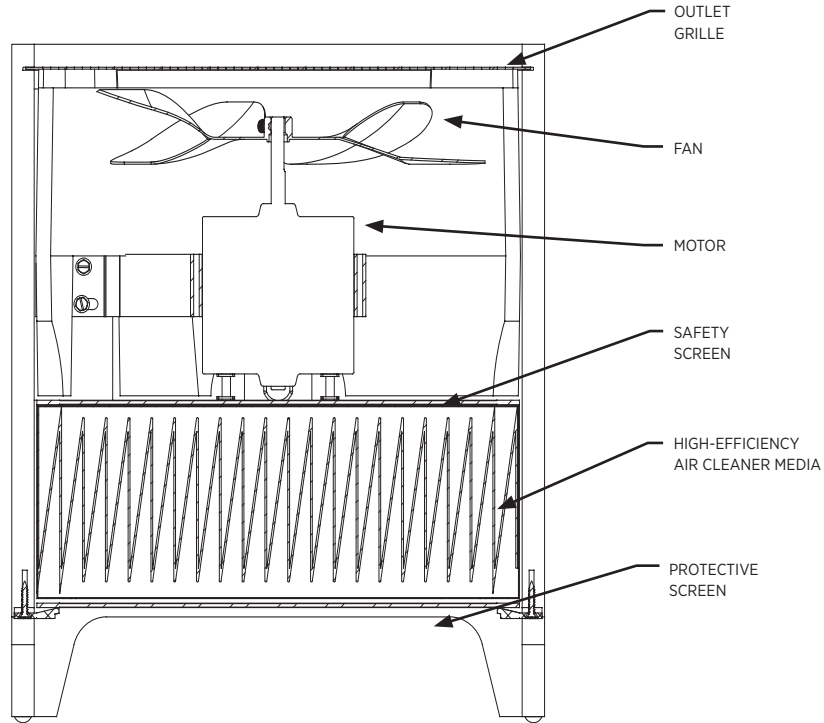

REPLACEMENT MEDIA

Model 2275	Aprilaire Part #275
-------------------	---------------------

FEATURES

- + Single-filter design makes changes fast and easy
- + High-efficiency media filter with deep-fold design offers more than 10.8 square feet of particle-trapping surface
- + Requires no internal cleaning or maintenance
- + Filter's cleaning efficiency improves as it loads
- + Compact, low-profile design prevents the unit from being pushed over
- + Operates for less than 18 cents a day – roughly the same daily operating cost of a lightbulb
- + Can decrease the frequency of dusting and vacuuming by removing dust while it's still airborne
- + Perfect for use in offices, waiting rooms and nurseries

Interior View

Filter Replacement