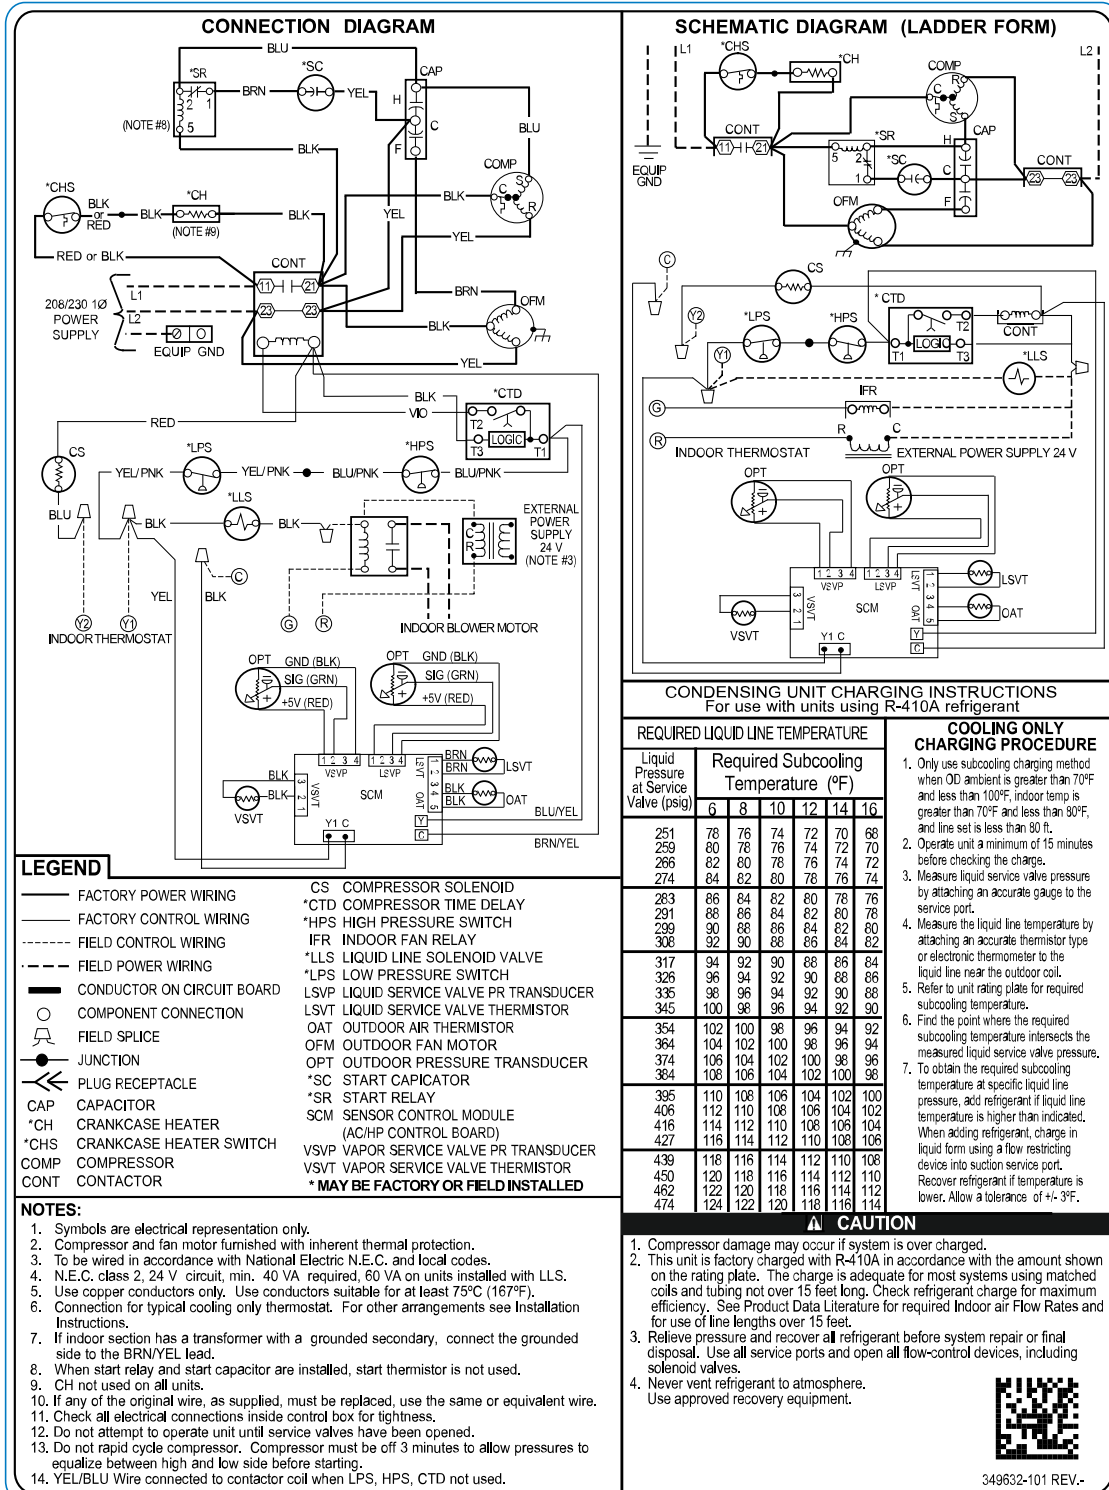

**24TPB7
PERFORMANCE SERIES 2-STAGE AIR CONDITIONER
WITH PURON® REFRIGERANT
2 TO 5 NOMINAL TONS**

WIRING DIAGRAM

Fig. 1 – 24TPB724-60 Wiring Diagram

349632-101 REV.-