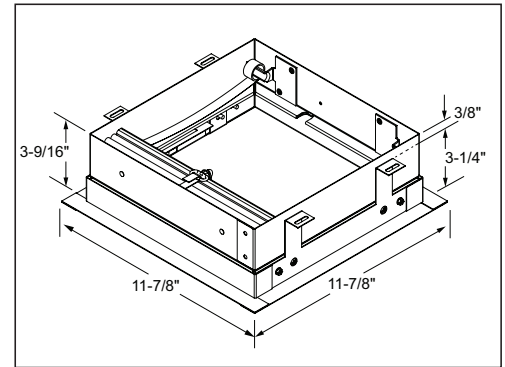

FV-0510VS1, FV-0810VSS1, FV-0510VSC1, FV-0510VSL1, FV-0810VSSL1, FV-0510VSL1.

PC-RD05C5

* UL 555C classification for the following 1 hour UL Wood Truss Assembly Ratings: L521, L528, L546, L558, L562, L574, L576, L581, L583, L585, M509; P522, P-533, P-538, P-545 and P-547.