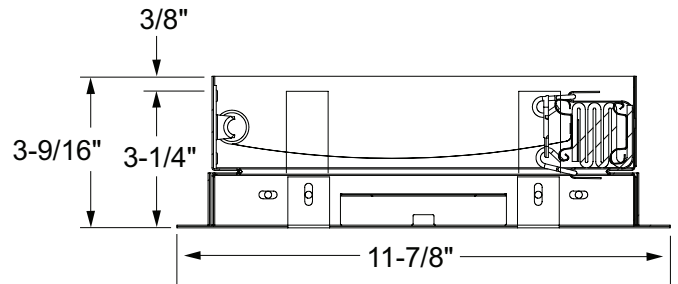

For complete Installation Instructions visit us.panasonic.com/ventfans

Model	Quantity	Comments	Project:
			Location:
			Architect:
			Engineer:
			Contractor:
			Submitted by:
			Date:

See following page for Non-Combustible Assembly application.

Panasonic Life Solutions Company of America

IAQ Division

Two Riverfront Plaza
Newark, NJ 07102

us.panasonic.com/ventfans