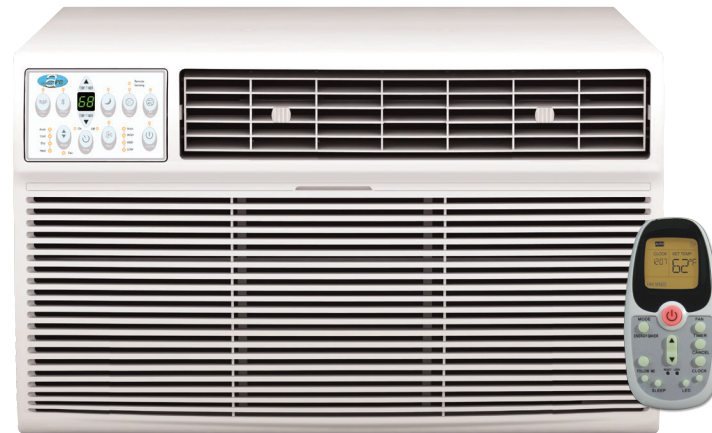

THRU-THE-WALL AIR CONDITIONERS

2PATW10002

	2PATW10002
UPC Code:	8-42149-02380-5
Cooling Capacity: (BTU)	10,000
Coverage: (sq./ft.)	400-450
EER:	9.8
Energy Star Rated:	Yes
Fan Speeds: (cool/fan)	3/3
Amps:	4.6/5.0
Watts:	1020
Decibels: (Hi/Mi/Lo)	61/59/57
Interior trim kit included	Yes
Fits standard wall sleeves:	Yes (sold separately)
Unit Dimensions: (WxHxD in.)	24 x 14 ^{1/2} x 20 ^{1/4}
Pkg Dimensions: (WxHxD in.)	28 x 16 ^{1/2} x 26 ^{1/2}
Stuffing Qty: (20'/40'/40' HQ)	120/255/304
Weight: (net/gross lbs)	68/76
Refrigeration:	R410A
Outlet Configuration:	 15 AMP 230V

FEATURES

- Electronic controls
- Auto mode
- Full range air direction control
- Dry mode
- Full function remote control
- Energy saver mode
- 24 hour timer
- Auto restart function
- Sleep mode
- Slide-out filter access

FOLLOW ME (Portable Thermostat for TOTAL Room Coverage)
 REMOTE CONTROL FEATURE