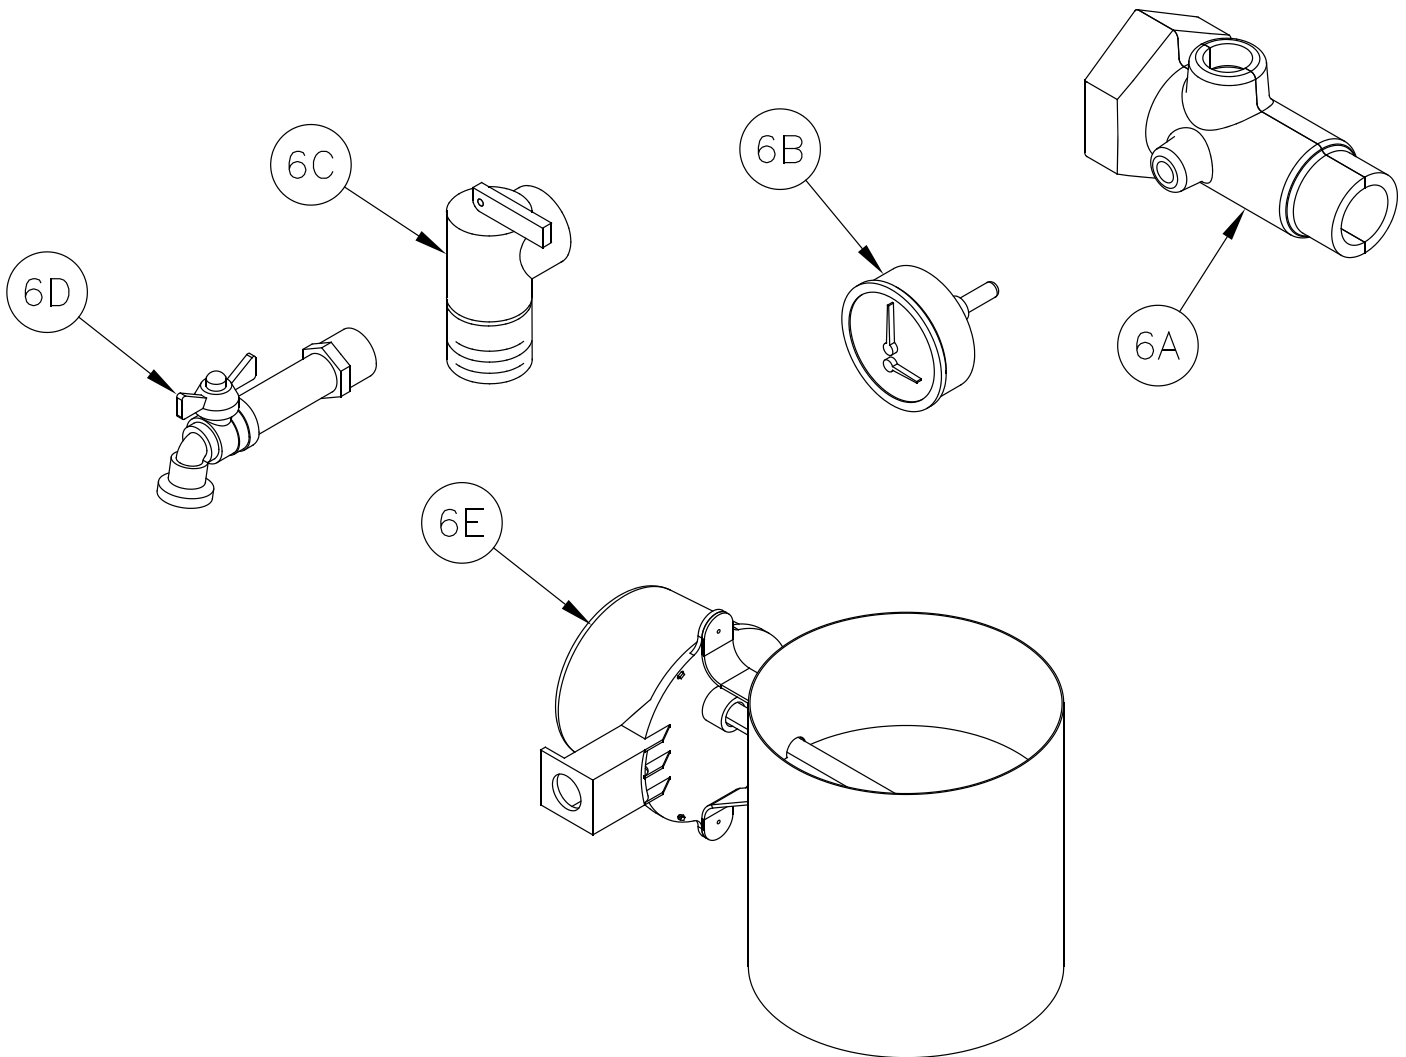

XI. Repair Parts (continued)

Key No.	Description	[Quantity] Part Number						
		X-203	X-204	X-205	X-206	X-207	X-208	X-209
6A	Supply Water Manifold				80607001			
6B	Temperature/Pressure Gauge				100282-01			
6C	30 PSI Relief Valve				81660363			
6D	Drain Valve				102802-01			
6E	Vent Damper	102284-01	102284-02	102284-03		102284-04		102284-05
	Taco 007 (not shown)				8056170			
	Grundfos UPS15-58 (not shown)				105654-01			
	Grundfos Alpha 15-55 (not shown)	Available through Grundfos spare parts service.