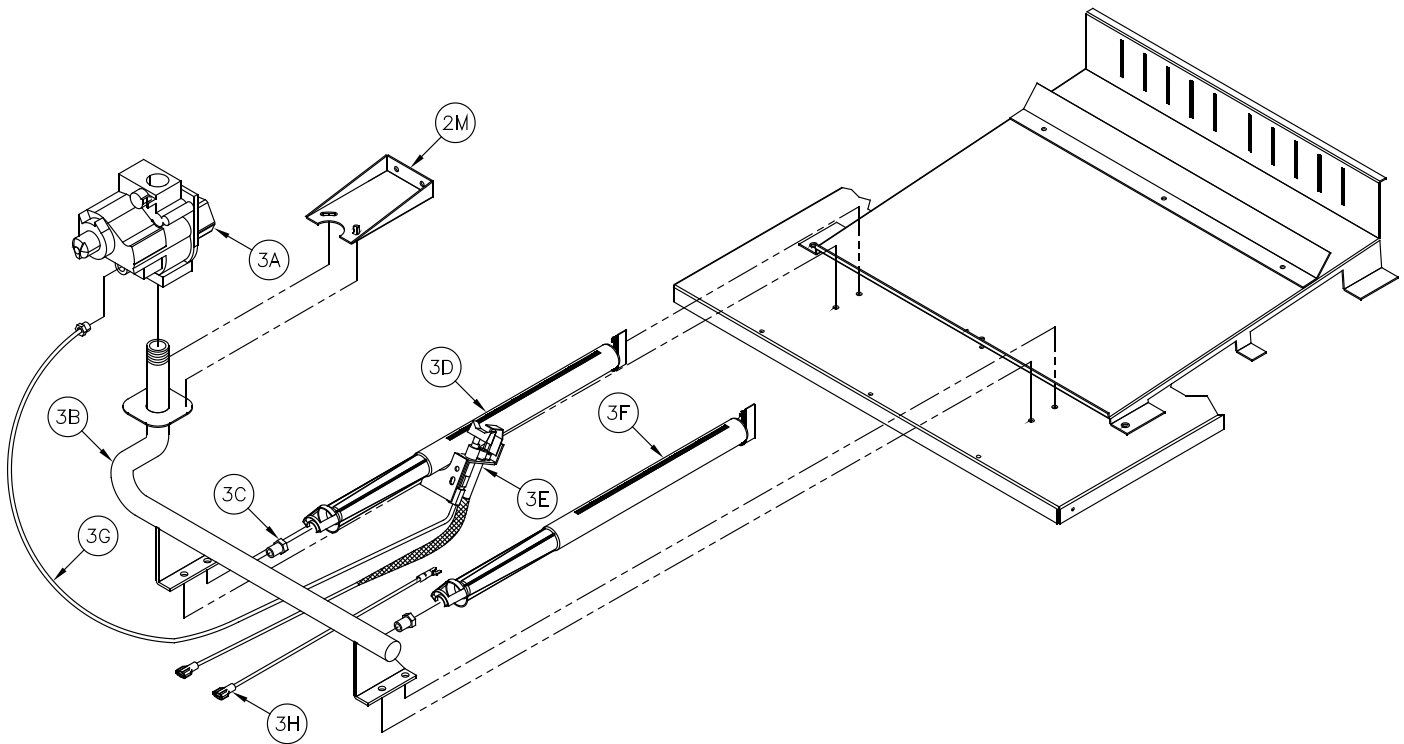

XI. Repair Parts (continued)

Key No.	Description	[Quantity] Part Number						
		X-203	X-204	X-205	X-206	X-207	X-208	X-209
3A	Gas Valve (Natural Gas), Honeywell VR8204P1171	81660282				N/A		
	Gas Valve (Natural Gas), Honeywell VR8304P4496	N/A				81660283		
	Gas Valve (LP Gas), Honeywell VR8204C3015	81660146				N/A		
	Gas Valve (LP Gas), Honeywell VR8304P4314	N/A				81660160		
3B	½" Gas Manifold	82207031	82207041	82207051	82207061	N/A		
	¾" Gas Manifold	N/A				82207071	82207081	82207091
3C	Burner Orifices - Natural Gas #47	[4] 822710	[6] 822710	[8] 822710	[10] 822710	[12] 822710	[14] 822710	[16] 822710
	Burner Orifices - LP Gas 1.20mm	[4] 822792	[6] 822792	[8] 822792	[10] 822792	[12] 822792	[14] 822792	[16] 822792
3D	Pilot Burner	100147-01						
3E	Pilot Assembly - Natural Gas	8236163						
	Pilot Assembly - LP Gas	8236164						
3F	Main Burner	[3] 100146-01	[5] 100146-01	[7] 100146-01	[9] 100146-01	[11] 100146-01	[13] 100146-01	[15] 100146-01
3G	Pilot Tubing	8236122						
3H	Ground Wire Assembly	103776-01