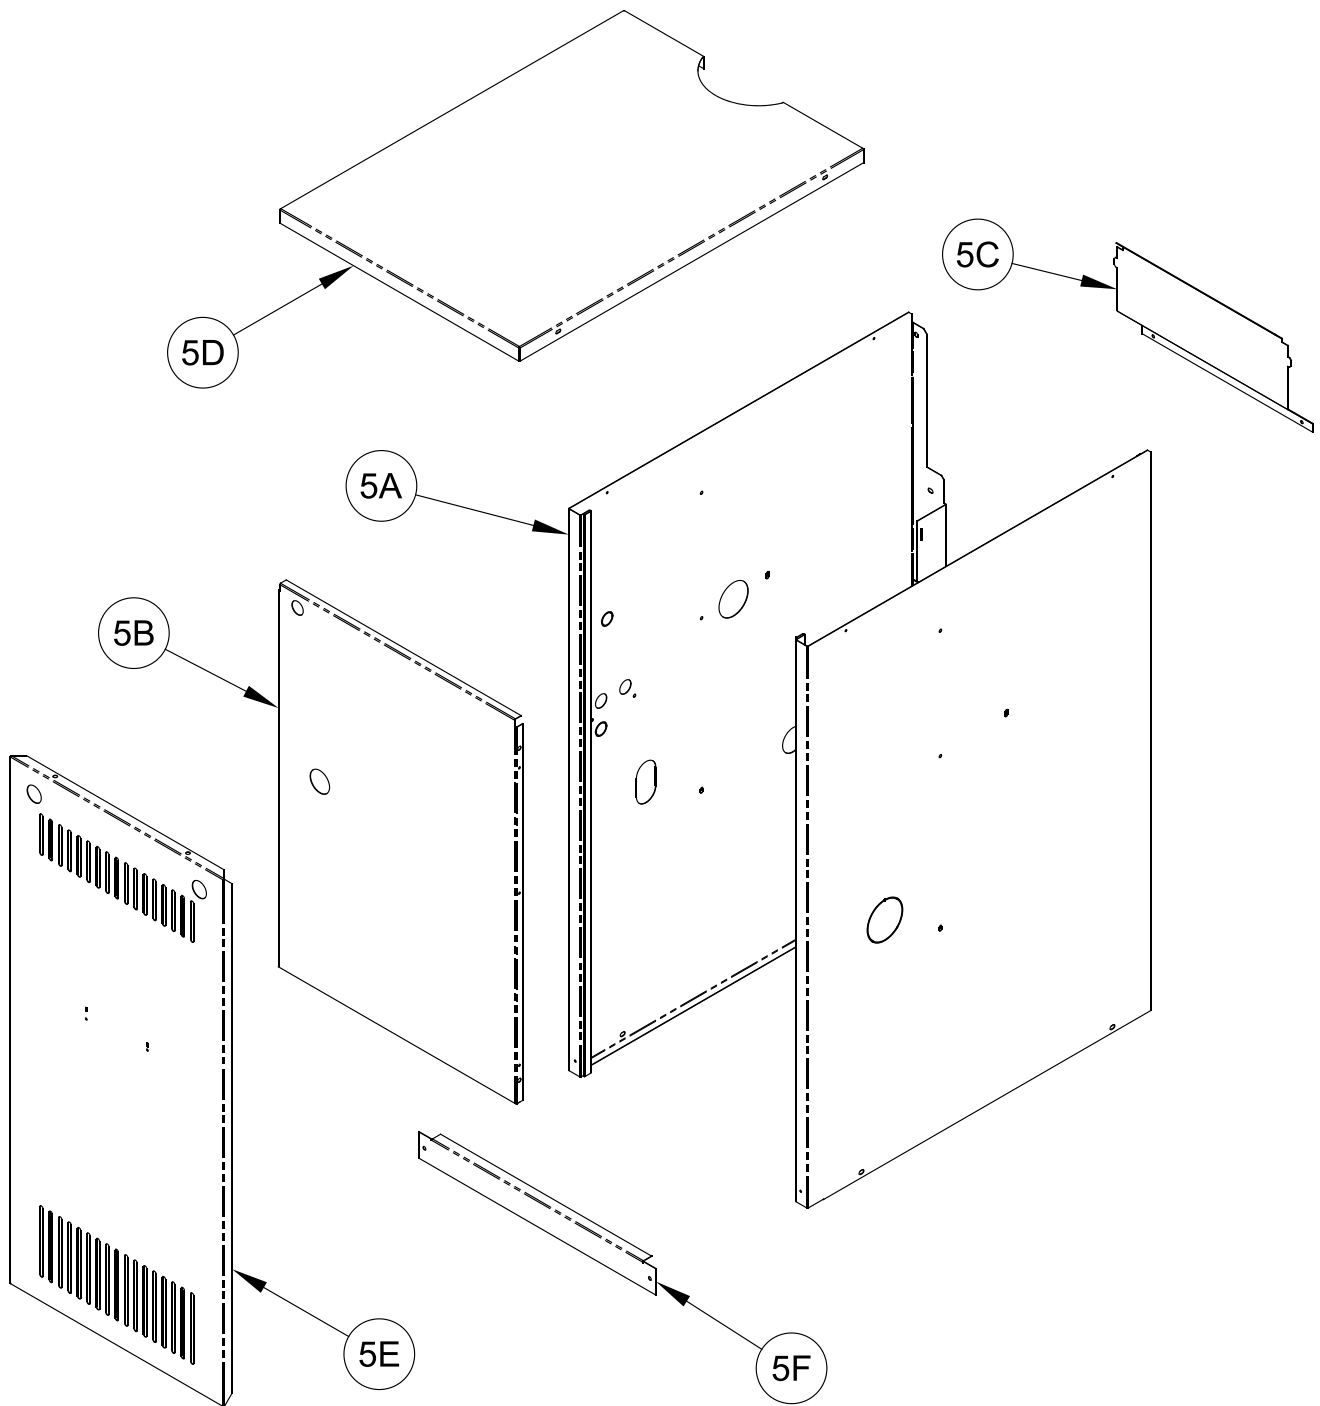

XI. Repair Parts (continued)

Key No.	Description	[Quantity] Part Number						
		X-203	X-204	X-205	X-206	X-207	X-208	X-209
5A	Jacket Wrap-around Jacket Panel	106357-03	106357-04	106357-05	106357-06	106357-07	106357-08	106357-09
5B	Jacket Vestibule Panel	106358-03	106358-04	106358-05	106358-06	106358-07	106358-08	106358-09
5C	Jacket Rear Discharge	102549-03	102549-04	102549-05	102549-06	102549-07	102549-08	102549-09
5D	Jacket Top Panel	106359-03	106359-04	106359-05	106359-06	106359-07	106359-08	106359-09
5E	Jacket Front Door	106360-03	106360-04	106360-05	106360-06	106360-07	106360-08	106360-09
5F	Jacket Tie Bar	106361-03	106361-04	106361-05	106361-06	106361-07	106361-08	106361-09