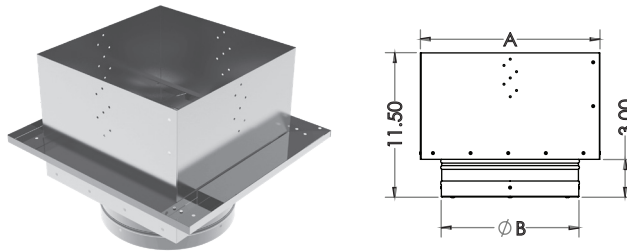

Flat Ceiling Support Box

SIZE	6"	7"	8"
ORDER #	6DP-FCS	7DP-FCS	8DP-FCS
STOCK #	810000534	810000581	810000620

SIZE	5"	6"	7"	8"
A	11"	12"	13"	14 1/4"
B	9"	9"	11"	11"
ORDER #	5DT-FCS	6DT-FCS	7DT-FCS	8DT-FCS
STOCK #	810000024	810000103	810000177	810000244