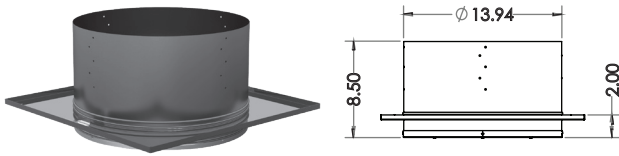

DuraPlus® & DuraTech® Support Boxes

DuraVent is proud to announce an improved version of our Round Ceiling Support Box and Flat Ceiling Support Box!

The added height of this support box will make your install easier than ever.

The round ceiling support box creates a positive connection between the support box and chimney with a built-in twist lock connection. An adapter is needed to connect DVL or DuraBlack to the support box.

Trim collars are sold separately.

Round Ceiling Support

SIZE	6"	7"	8"
ORDER #	6DP-RCS	7DP-RCS	8DP-RCS
STOCK #	810000530	810000577	810000616

SIZE	5"	6"	7"	8"
A	11"	12"	13"	14"
B	9"	9"	11"	11"
ORDER #	5DT-RCS	6DT-RCS	7DT-RCS	8DT-RCS
STOCK #	810000021	810000102	810000174	810000243