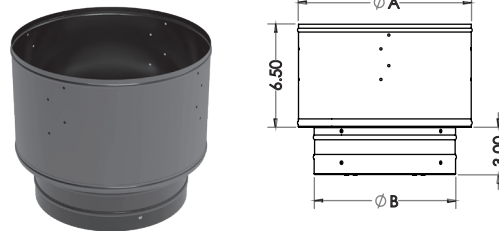

DuraPlus® & DuraTech® Support Boxes

DuraVent is proud to announce an improved version of our Round Ceiling Support Box and Flat Ceiling Support Box!

The added height of this support box will make your install easier than ever.

The round ceiling support box creates a positive connection between the support box and chimney with a built-in twist lock connection. An adapter is needed to connect DVL or DuraBlack to the support box.

Trim collars are sold separately.

Round Ceiling Support

SIZE	6"	7"	8"
ORDER #	6DP-RCS	7DP-RCS	8DP-RCS
STOCK #	810000530	810000577	810000616

SIZE	5"	6"	7"	8"
A	11"	12"	13"	14"
B	9"	9"	11"	11"
ORDER #	5DT-RCS	6DT-RCS	7DT-RCS	8DT-RCS
STOCK #	810000021	810000102	810000174	810000243