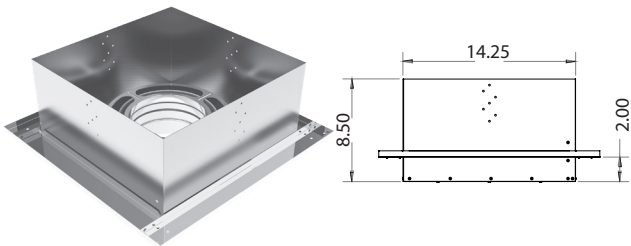

Flat Ceiling Support Box

SIZE	6"	7"	8"
ORDER #	6DP-FCS	7DP-FCS	8DP-FCS
STOCK #	810000534	810000581	810000620

SIZE	5"	6"	7"	8"
A	11"	12"	13"	14 1/4"
B	9"	9"	11"	11"
ORDER #	5DT-FCS	6DT-FCS	7DT-FCS	8DT-FCS
STOCK #	810000024	810000103	810000177	810000244