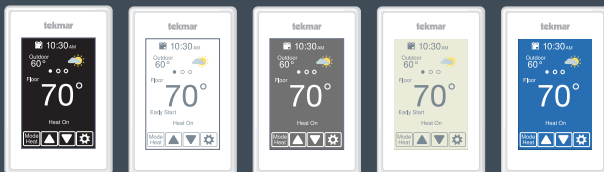

The 3.5" touchscreen offers a choice of 5 preset color themes to blend in with any decor.