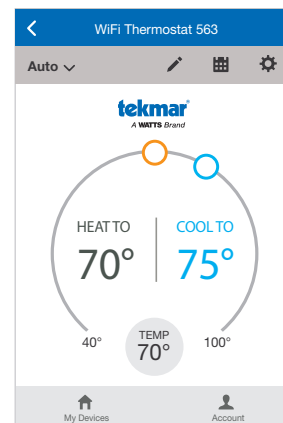

### WiFi Thermostat 561

One Stage Heat

### WiFi Thermostat 562

Two Stage Heat, One Stage Cool, Fan

### WiFi Thermostat 563

Conventional 2H/2C or Heat Pump 4H/2C

**HOME**  Toggle between normal operation & Away for all devices

Drag the circles to change temperature settings

## Features

- Floor sensor option for radiant systems
- Auxiliary air sensor option for large spaces
- Mobile app for iOS and Android
- Automatic software updates
- Outdoor temperature and weather display
- Email error and warning notifications
- Time clock updated from internet
- 7 day programmable schedule
- Away energy savings mode
- Early start
- Energy monitoring
- English/Français/Español