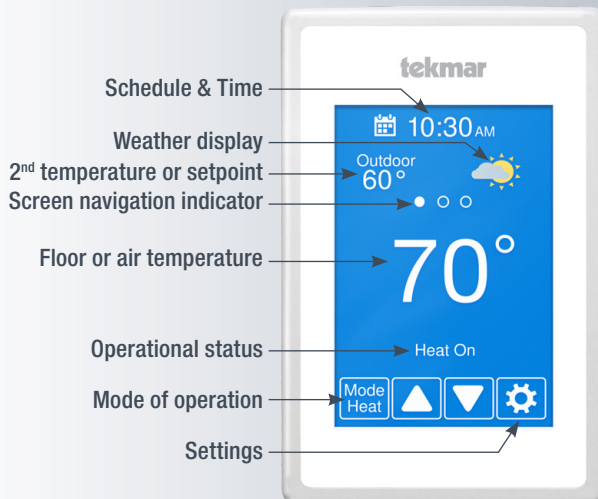

## GET COMFORTABLE

tekmar WiFi thermostats go beyond popular scheduling and app features. For radiant systems an optional floor sensor makes it possible to control the floor temperature for superior comfort.

### WiFi Thermostat 561

One Stage Heat

### WiFi Thermostat 562

Two Stage Heat, One Stage Cool, Fan

### WiFi Thermostat 563

Conventional 2H/2C or Heat Pump 4H/2C

**HOME**  Toggle between normal operation & Away for all devices

Drag the circles to change temperature settings