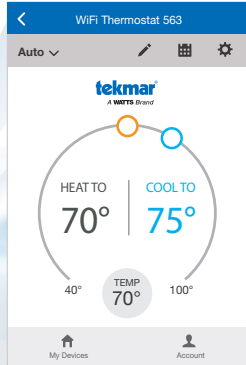

# Easy-to-use

Whether you are in front of the thermostat or using the remote app, adjusting the temperature couldn't be simpler. Press the up or down arrows on the thermostat or slide the circles on the app.