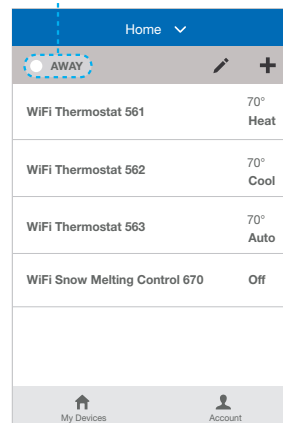

### WiFi Thermostat 561

One Stage Heat

### WiFi Thermostat 562

Two Stage Heat, One Stage Cool, Fan

### WiFi Thermostat 563

Conventional 2H/2C or Heat Pump 4H/2C

**HOME**  Toggle between normal operation & Away for all devices

Drag the circles to change temperature settings