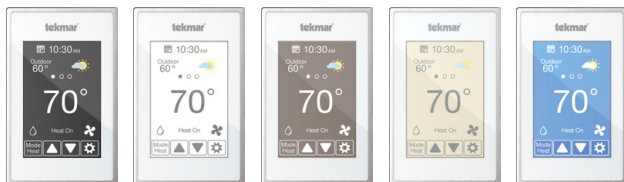

Accent Any Décor

The Invita™ WiFi Thermostat offers a slim, 9/16" profile with a choice of white (564) or black (564B) finish. A stainless steel trim ring, and a choice of five touchscreen color themes will complement any home's décor.

 Representative

 Headquarters

Industry professionals: contact local tekmar representatives to locate a distributor.
tekmarControls.com/repfinder.html

Invita™

WiFi Thermostat 564

Display color themes: black, white, espresso, latte & blue

tekmar[®]
 A WATTS Brand

The 2-Wire Problem, No Longer a Problem

Invita™ WiFi Thermostat uses the existing 2-wires to connect the display in the living area to the HVAC Interface Module in the mechanical room.

- Weather
- Outdoor Temperature

- Relative humidity control
- Ventilation

- Multiple display colors
- Slim profile

The Connect App Has You Covered

The Invita WiFi Thermostat can be adjusted remotely from your mobile device or laptop computer with tekmar's easy-to-use Invita Connect app. Reprogram your temperature and humidity settings, or make sure it's warmer or cooler before heading home at the end of the day.